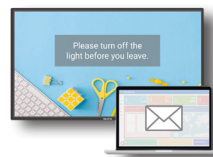

Newline Display Management Plus

The newly enhanced Display Management Plus makes it easier for managers to oversee Newline displays in various locations. Deploy updates, manage settings, and send messages across the network from one remote location. Newline Display Management Plus allows you to manage all your devices and their settings with ease.